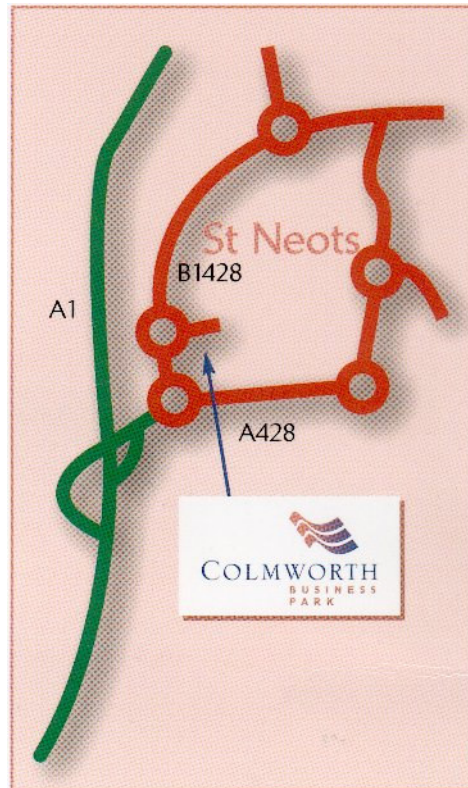

How to find Assured Information Systems Ltd

Eaton Court Colmworth Business Park St Neots Cambridgeshire PE19 8YH Tel: 01480 21 22 23