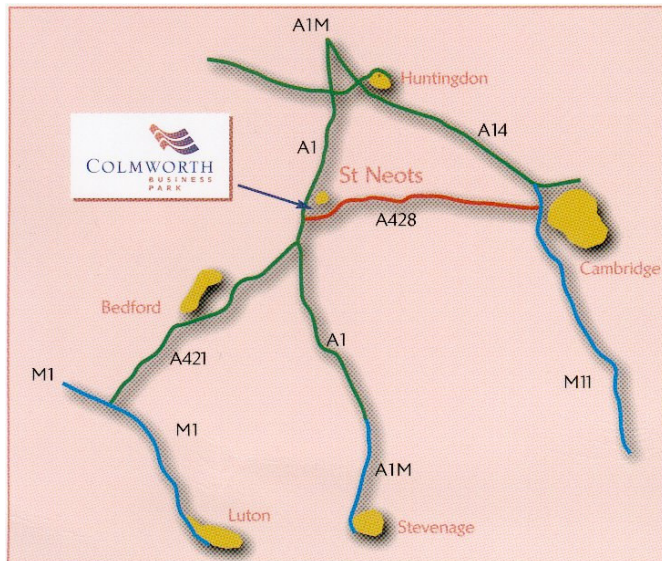

How to find Assured Information Systems Ltd

Eaton Court Colmworth Business Park St Neots Cambridgeshire PE19 8YH Tel: 01480 21 22 23